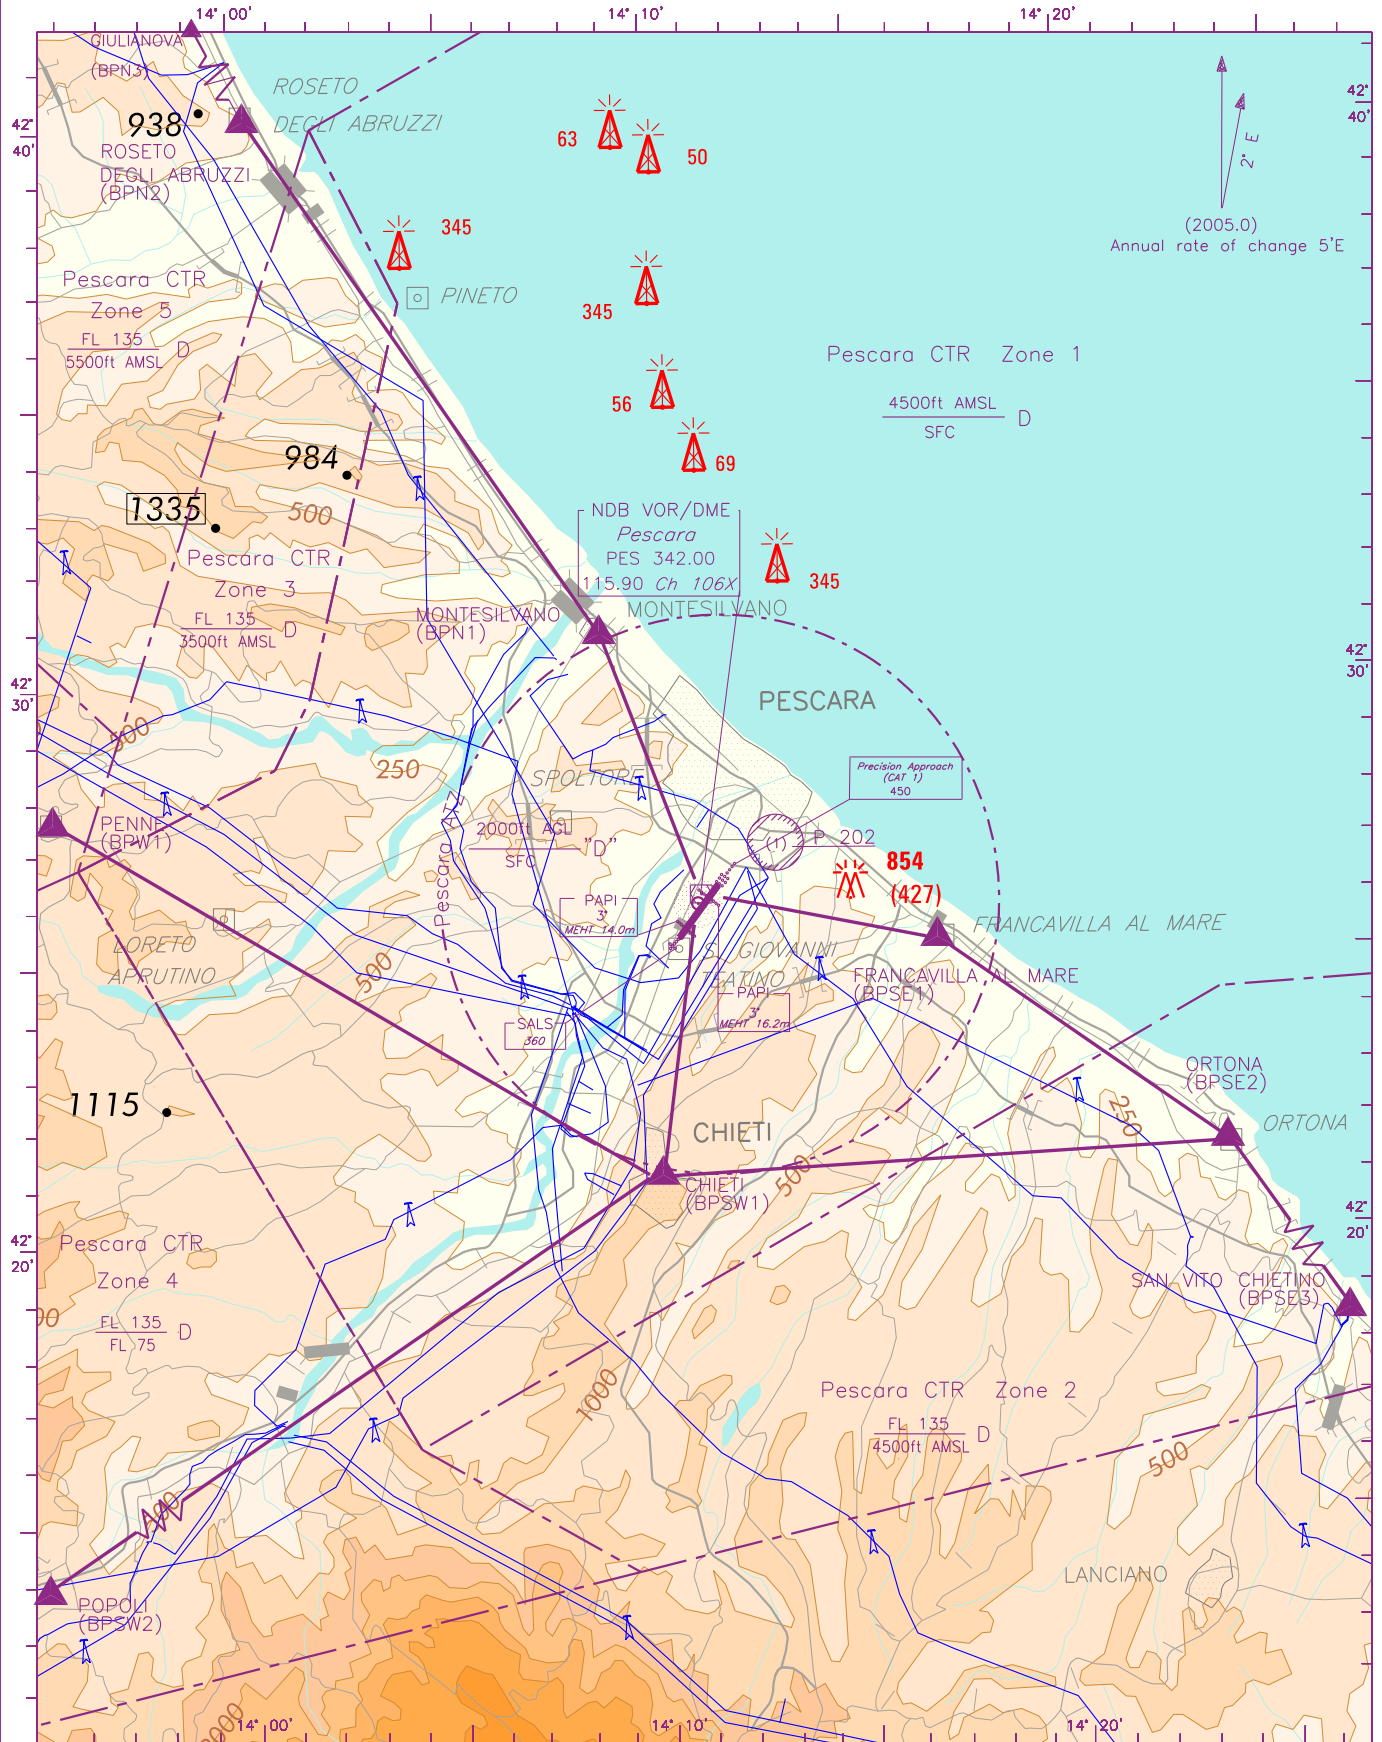

APP Pescara Approach 120.050
 TWR Pescara Tower 118.450
 FIS Brindisi Info 125.100

AD ELEV
 48

LIBP

PESCARA

CHANGE: PESCARA CTR lateral and vertical limits updated

AIRSPACE CLASSIFICATION
 See AIP ENR 1.4

TRANSITION ALTITUDE 5000 FT

BEARINGS ARE MAGNETIC
 ELEV AND ALT IN FT

(1) Vertical limits: 1500 ft AGL / SFC

LEGEND