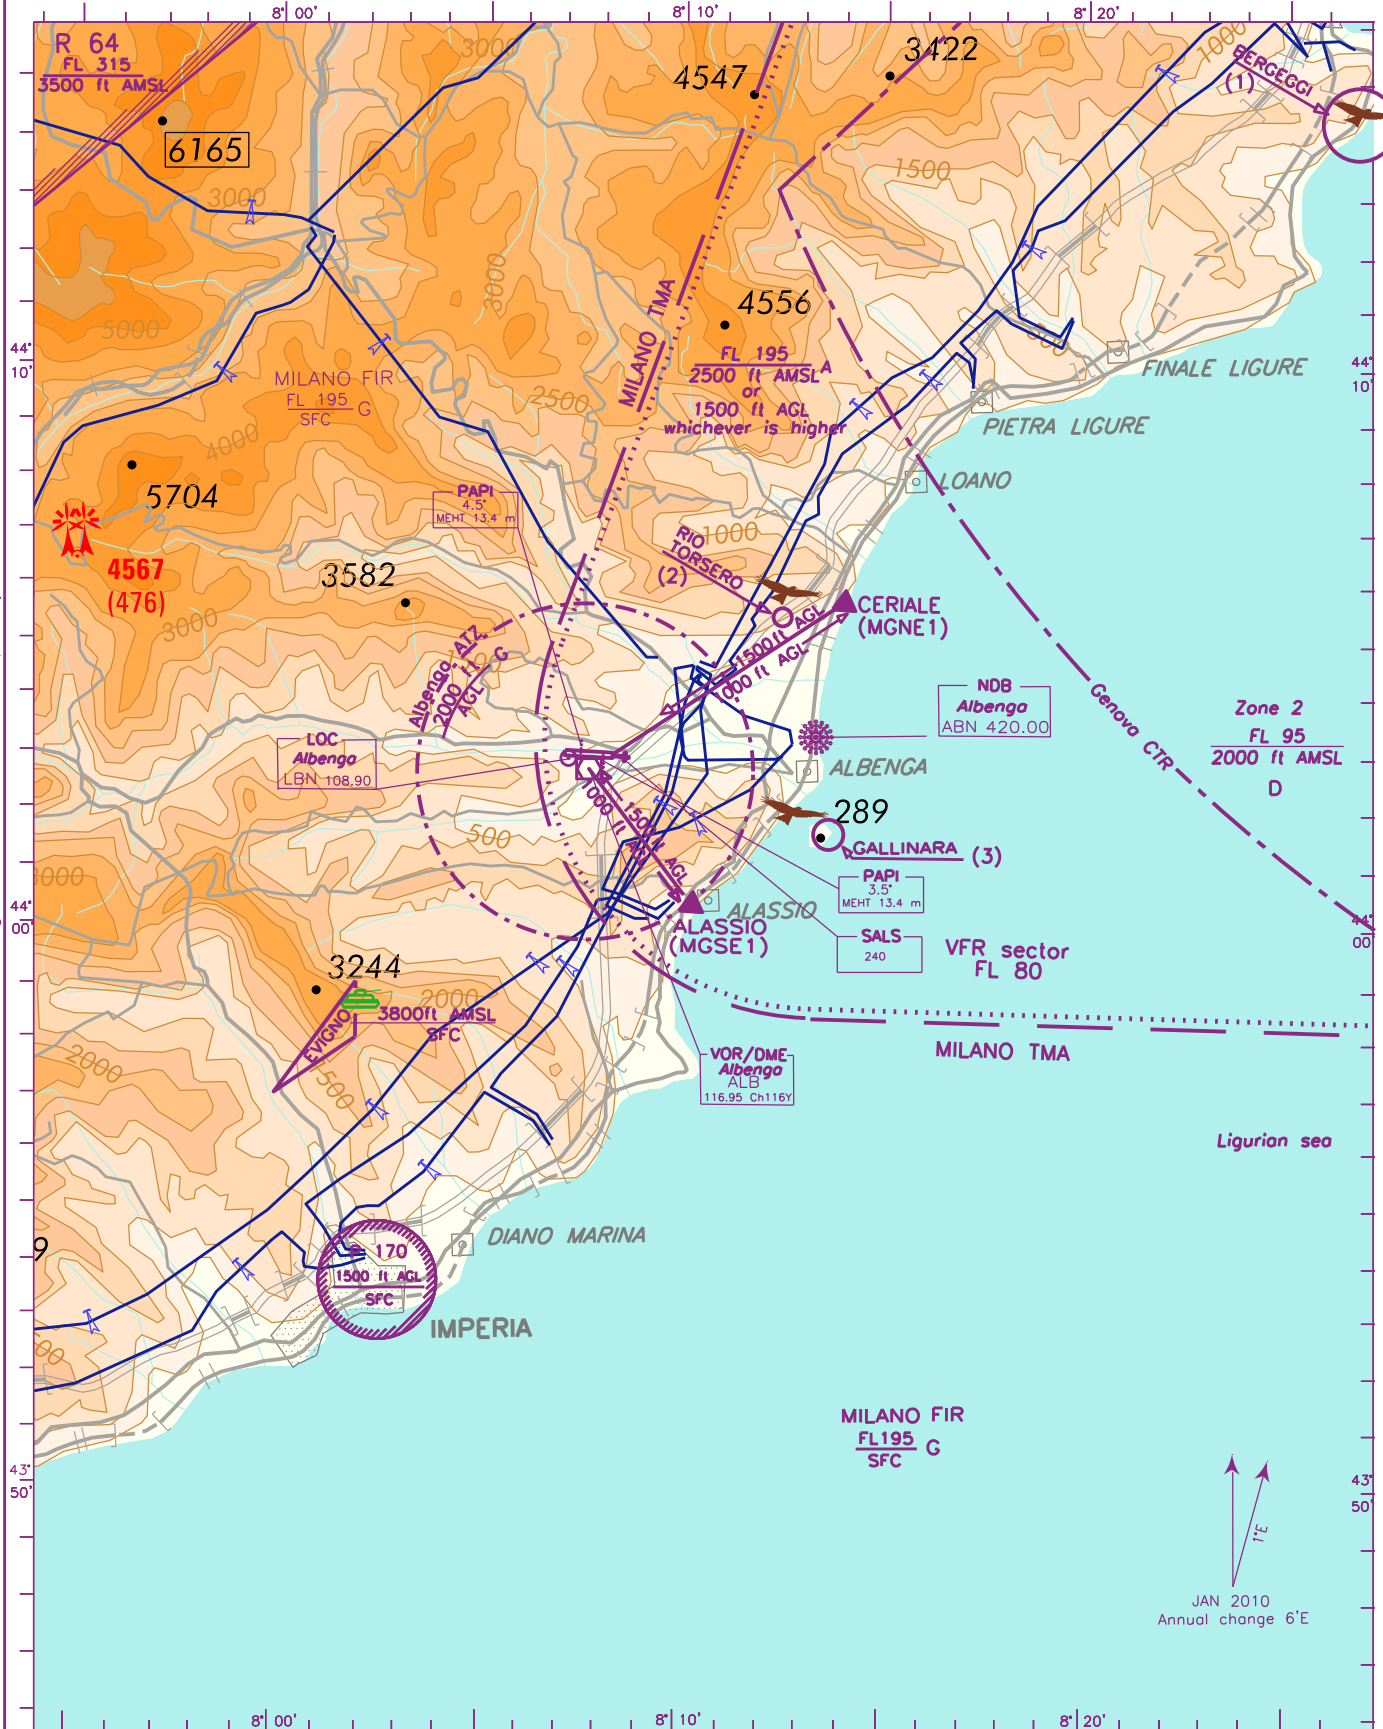

SCALE 1:250.000

APP	Genova App/Radar	119.600
AFIS	Albenga Aerodrome Info	123.850
FIS	Milano Info	128.925

AD ELEV	149
---------	-----

L  
I  
M  
G

ALBENGA

CHANGE: Aerobatic training area "ALBENGA" completely withdrawn

AIRSPACE CLASSIFICATION  
See AIP ENR 1.4

TRANSITION ALTITUDE 7000 FT

BEARINGS ARE MAGNETIC  
ELEV AND ALT IN FT

(1), (2), (3) Vertical limits: 1500 ft AGL  
SFC

LEGEND